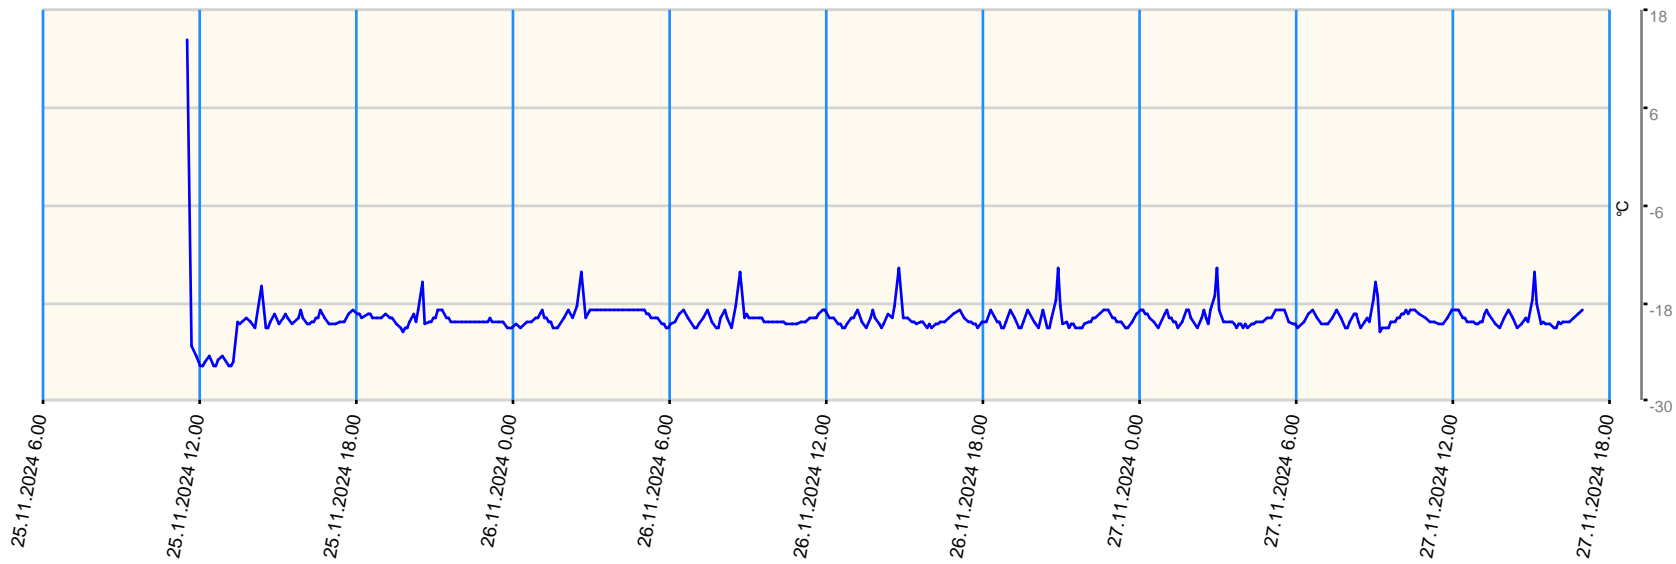

# Sensor value report

Report date: 25.11.2024 11.30.00 - 27.11.2024 17.00.00

Asset: VDW - Repair Centre GPRS Gateway TGG Tel: +316 57105258

- last measurement less than 10 measurement intervals before
- last measurement more than 10 measurement intervals before
- no data for last measurement before

Node	Sensor	Unit	Min value	Max value	Avg value	Latest measurement	Latest value	State
B01 - Sensor 2	Ext Temperature 2	°C	-25.8	14.5	-19.944	12.12.2024 10.51.12	14	●