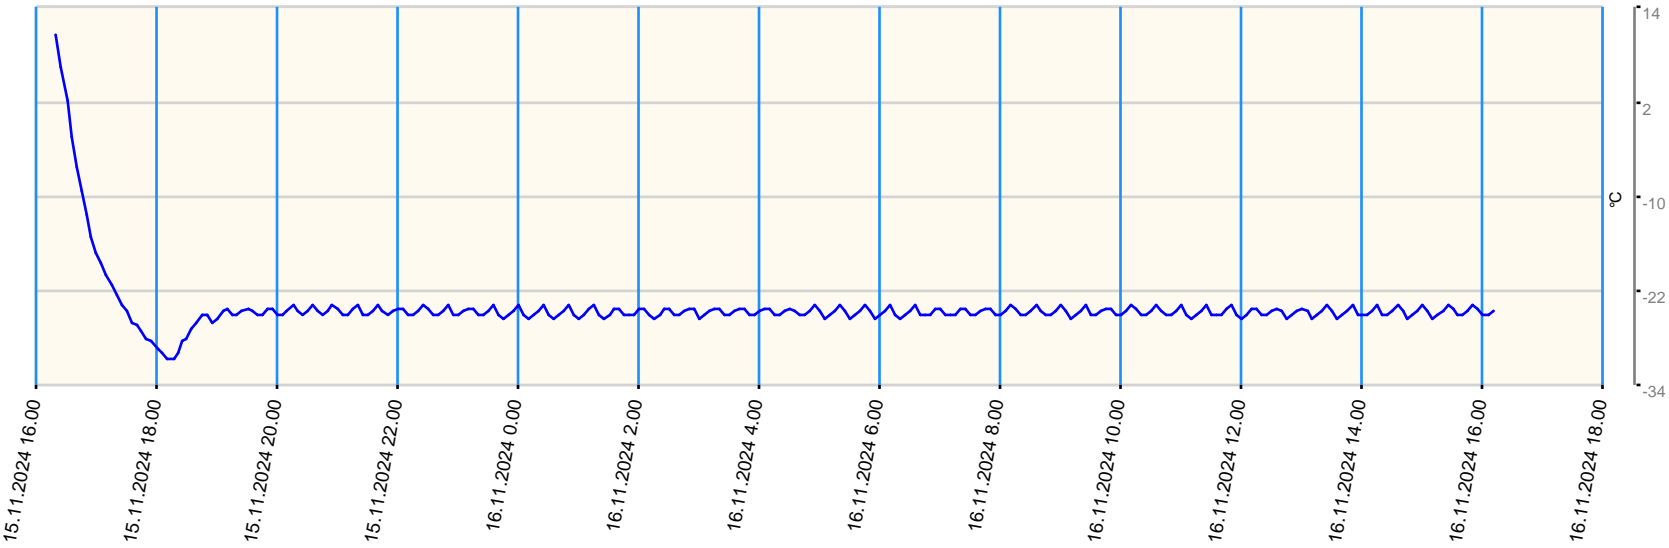

# Sensor value report

Report date: 15.11.2024 16.15.00 - 16.11.2024 16.15.00

Asset: VDW - Repair Centre GPRS Gateway TGG Tel: +316 57105258

- last measurement less than 10 measurement intervals before
- last measurement more than 10 measurement intervals before
- no data for last measurement

Node	Sensor	Unit	Min value	Max value	Avg value	Latest measurement	Latest value	State
T01	Ext Temperature 1	°C	-30.5	10.6	-24.111	21.11.2024 9.09.58	15.4	<span style="color: green;">●</span>