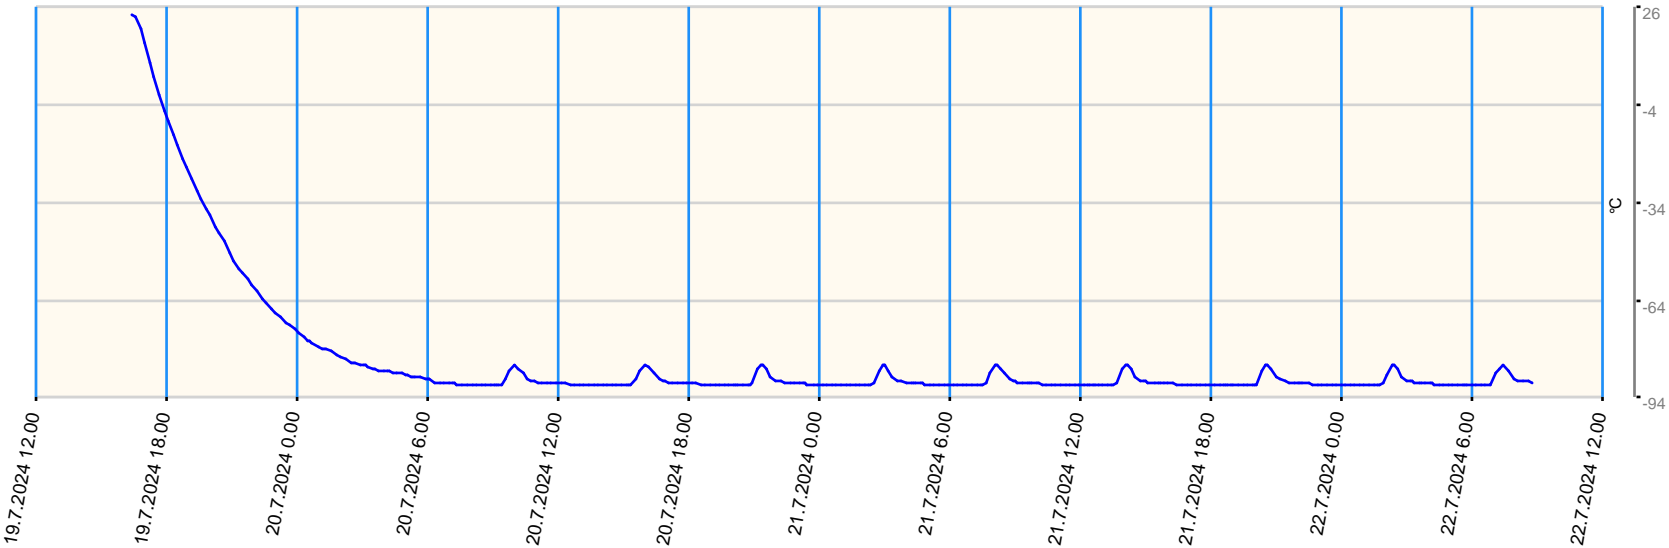

Sensor value report

Report date: 19.7.2024 16.20.00 - 22.7.2024 8.50.00

Asset: VDW Repair Centre GPRS Gateway TGG Tel: +316 57105258

- last measurement less than 10 measurement intervals before
- last measurement more than 10 measurement intervals before
- no data for last measurement before

Node	Sensor	Unit	Min value	Max value	Avg value	Latest measurement	Latest value	State
B02 - Sensor 3	Ext Temperature 3	°C	-90.1	23.8	-82.390	6.8.2024 16.35.02	26.2	●