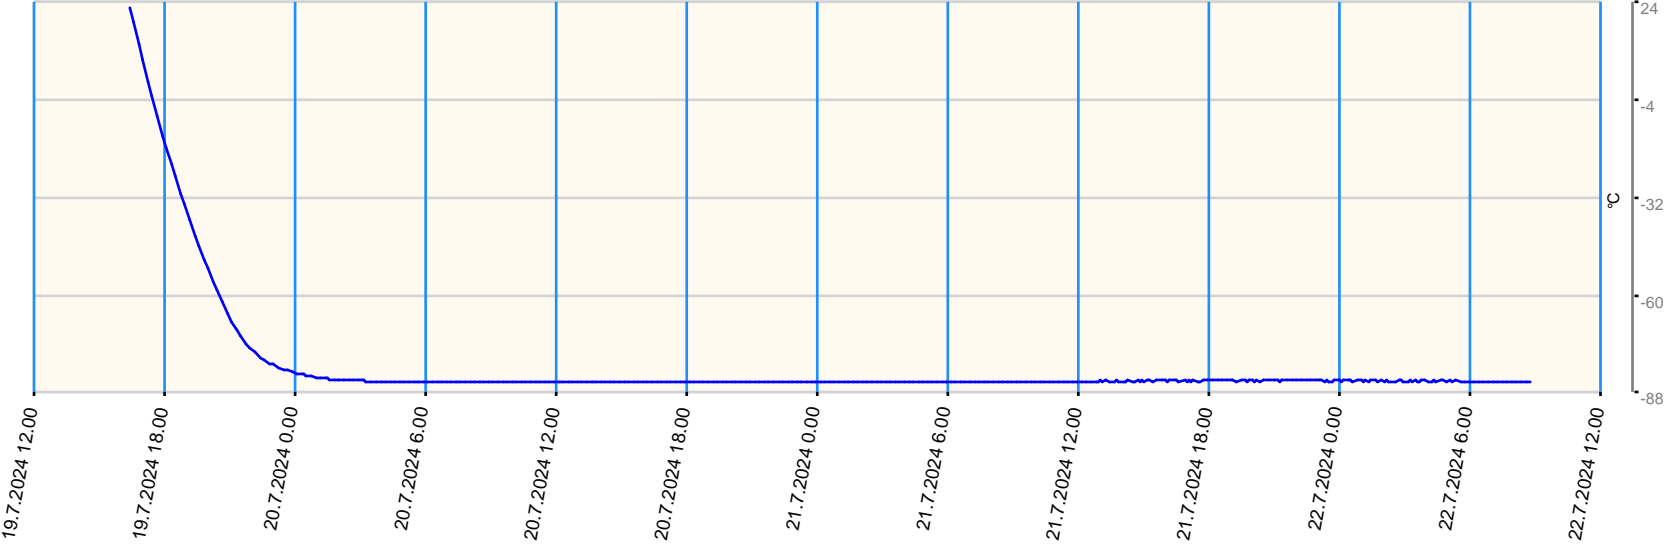

Sensor value report

Report date: 19.7.2024 16.20.00 - 22.7.2024 8.50.00

Asset: VDW Repair Centre GPRS Gateway TGG Tel: +316 57105258

- last measurement less than 10 measurement intervals before
- last measurement more than 10 measurement intervals before
- no data for last measurement before

Node	Sensor	Unit	Min value	Max value	Avg value	Latest measurement	Latest value	State
B02 - Sensor 4	Ext Temperature 4	°C	-84.8	22.3	-80.431	6.8.2024 16.40.01	26.2	●