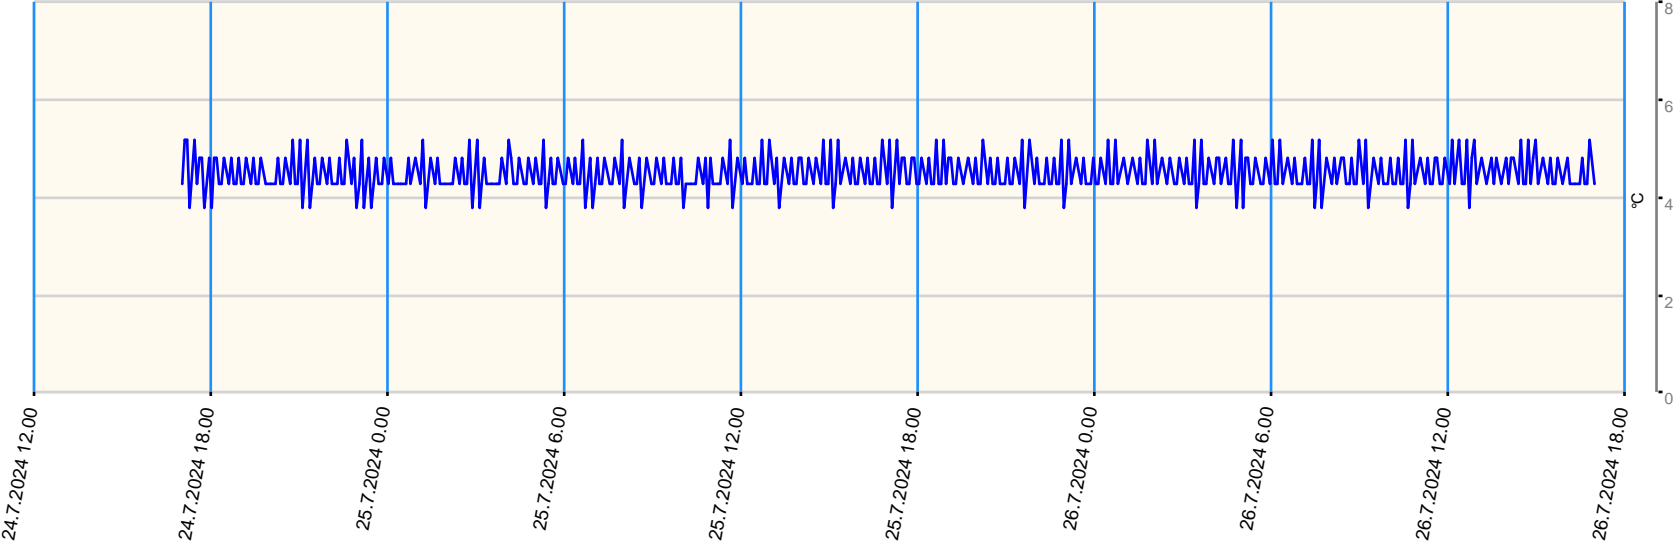

Sensor value report

Report date: 24.7.2024 17.00.00 - 26.7.2024 17.00.00

Asset: VDW Repair Centre GPRS Gateway TGG Tel: +316 57105258

- last measurement less than 10 measurement intervals before
- last measurement more than 10 measurement intervals before
- no data for last measurement

Node	Sensor	Unit	Min value	Max value	Avg value	Latest measurement	Latest value	State
T02	Ext Temperature 1	°C	3.8	5.2	4.490	7.8.2024 10.39.23	21	●