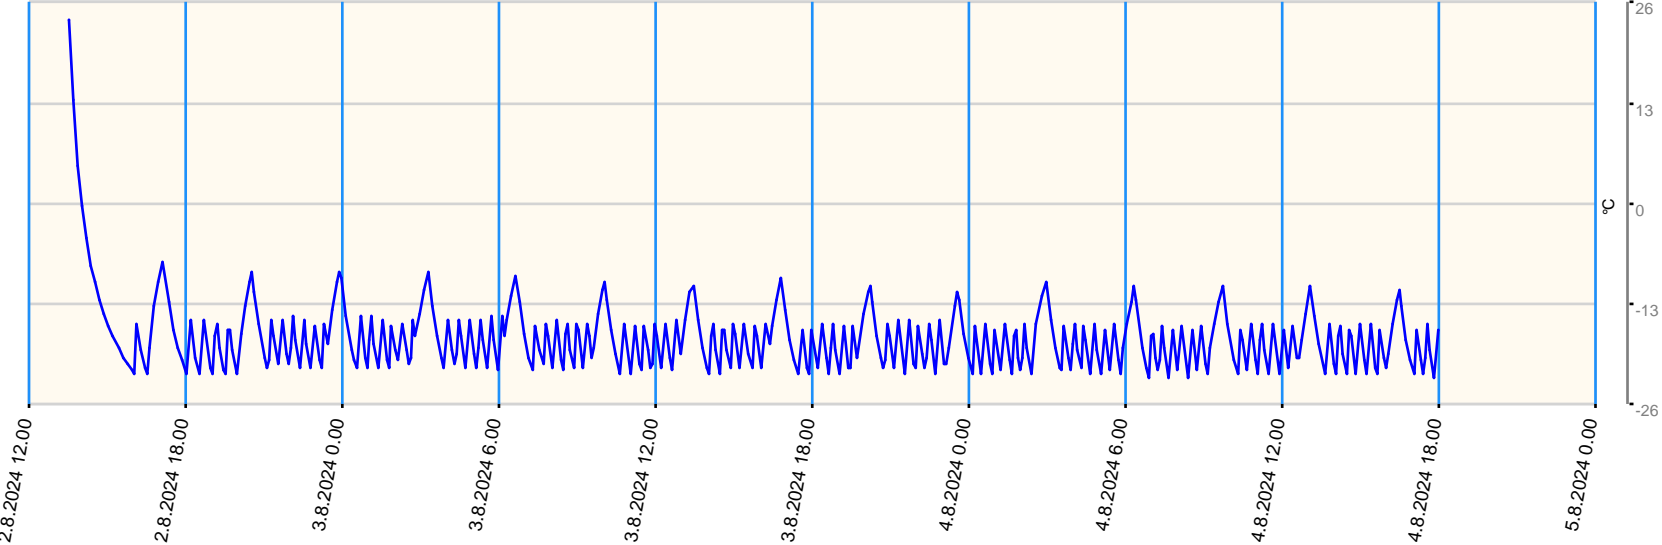

Sensor value report

Report date: 2.8.2024 13.30.00 - 4.8.2024 18.00.00

Asset: VDW Repair Centre GPRS Gateway TGG Tel: +316 57105258

● last measurement less than 10 measurement intervals before
 ● last measurement more than 10 measurement intervals before
 ● no data for last measurement before

Node	Sensor	Unit	Min value	Max value	Avg value	Latest measurement	Latest value	State
T01	Ext Temperature 1	°C	-22.4	23.7	-17.244	7.8.2024 11.01.23	22.2	●