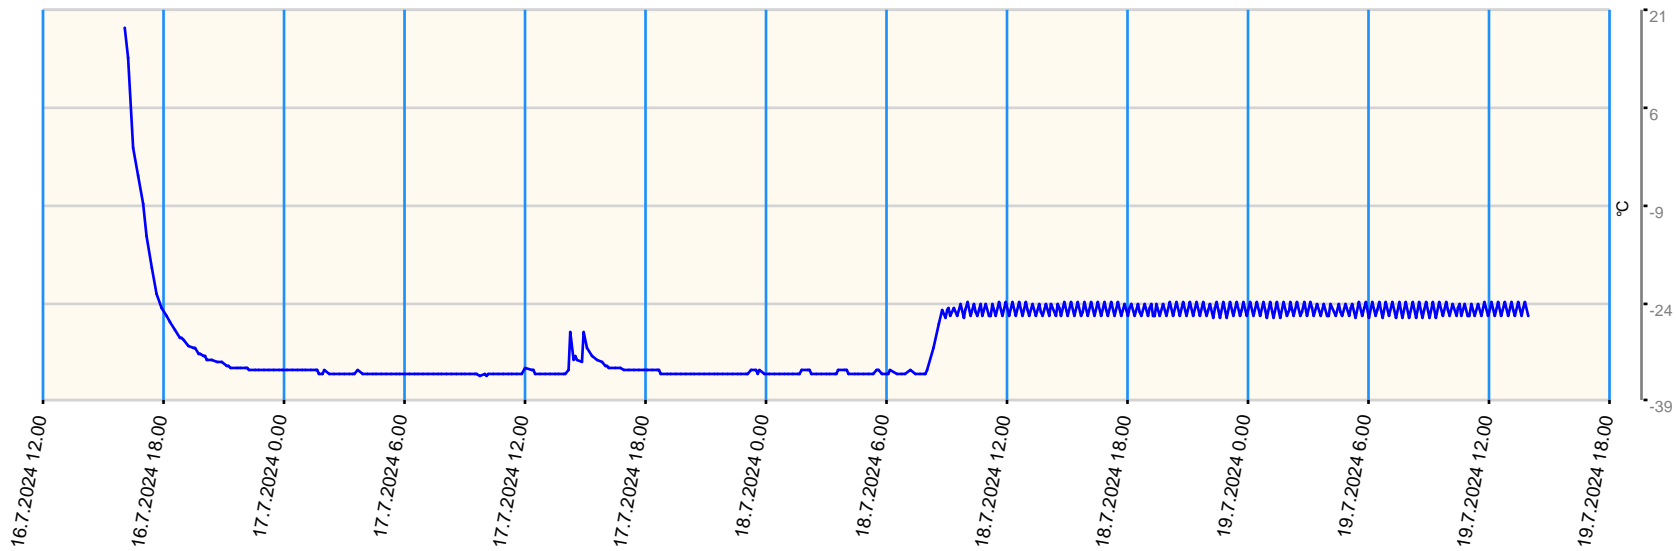

Sensor value report

Report date: 16.7.2024 16.00.00 - 19.7.2024 14.00.00

Asset: VDW Repair Centre GPRS Gateway TGG Tel: +316 57105258

- last measurement less than 10 measurement intervals before
- last measurement more than 10 measurement intervals before
- no data for last measurement before

Node	Sensor	Unit	Min value	Max value	Avg value	Latest measurement	Latest value	State
T07 - 2E99	Ext Temperature 1	°C	-35.1	18.3	-29.527	7.8.2024 11.25.23	19.7	●

Getest op 2 temperaturen