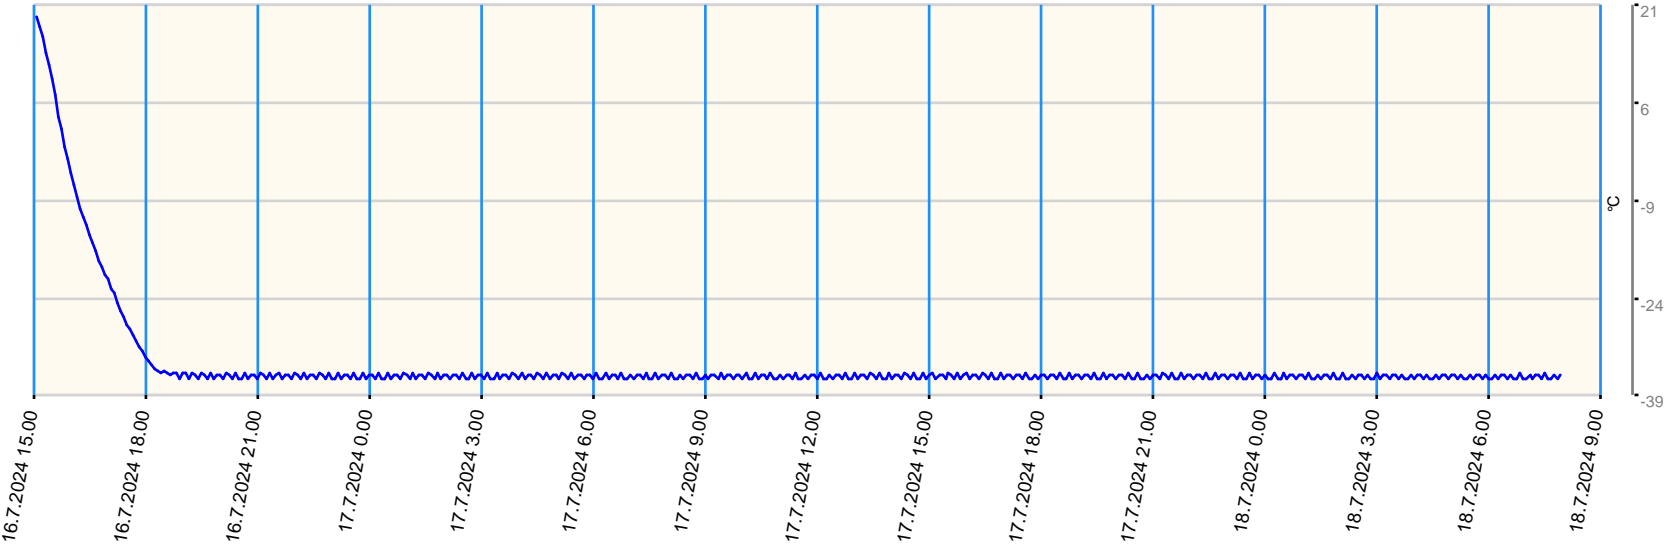

# Sensor value report

Report date: 16.7.2024 15.00.00 - 18.7.2024 8.00.00

Asset: VDW Repair Centre GPRS Gateway TGG Tel: +316 57105258

- last measurement less than 10 measurement intervals before
- last measurement more than 10 measurement intervals before
- no data for last measurement before

Node	Sensor	Unit	Min value	Max value	Avg value	Latest measurement	Latest value	State
T06	Ext Temperature 1	°C	-36.4	19.3	-34.241	7.8.2024 11.39.23	22.2	●