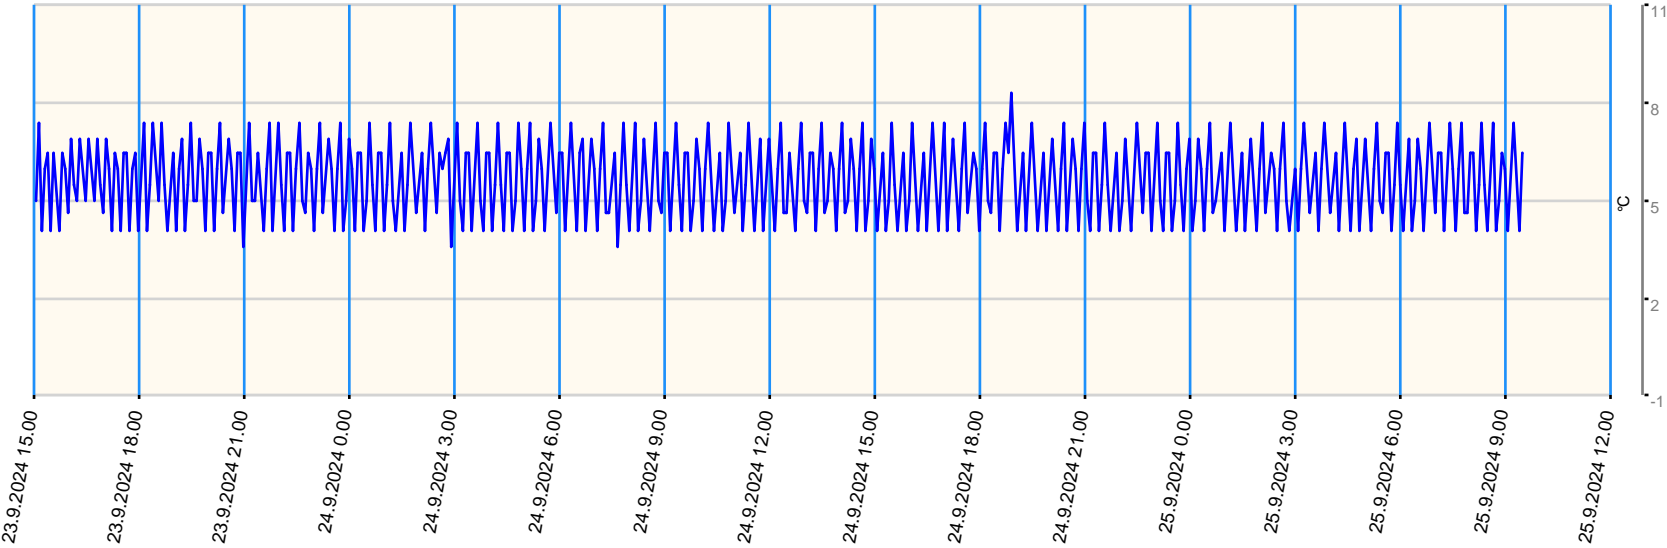

# Sensor value report

Report date: 23.9.2024 15.00.00 - 25.9.2024 9.30.00

Asset: VDW - Repair Centre GPRS Gateway TGG Tel: +316 57105258

- last measurement less than 10 measurement intervals before
- last measurement more than 10 measurement intervals before
- no data for last measurement before

Node	Sensor	Unit	Min value	Max value	Avg value	Latest measurement	Latest value	State
B02 - Sensor 1	Ext Temperature 1	■ °C	3.6	8.3	5.648	25.9.2024 20.29.10	21.8	●