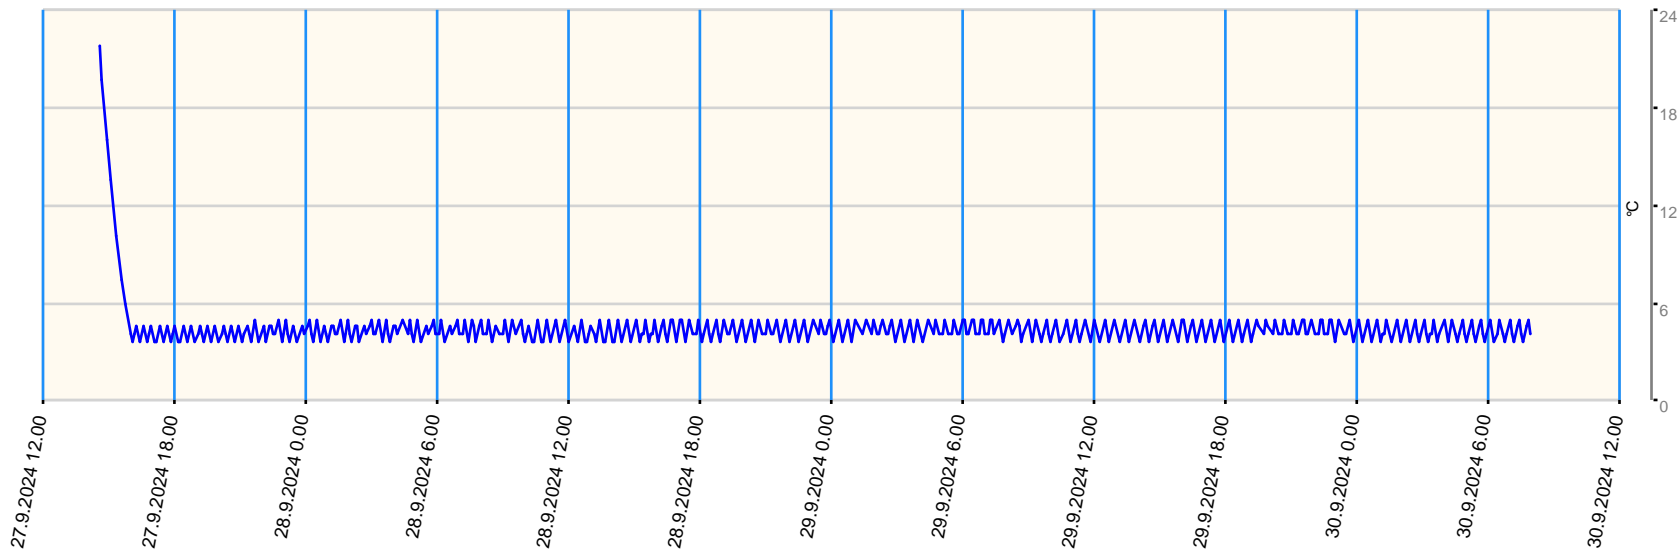

# Sensor value report

Report date: 27.9.2024 14.30.00 - 30.9.2024 8.00.00

Asset: VDW - Repair Centre GPRS Gateway TGG Tel: +316 57105258

- last measurement less than 10 measurement intervals before
- last measurement more than 10 measurement intervals before
- no data for last measurement before

Node	Sensor	Unit	Min value	Max value	Avg value	Latest measurement	Latest value	State
B02 - Sensor 2	Ext Temperature 2	°C	3.6	21.8	4.480	1.10.2024 16.06.12	18.9	●