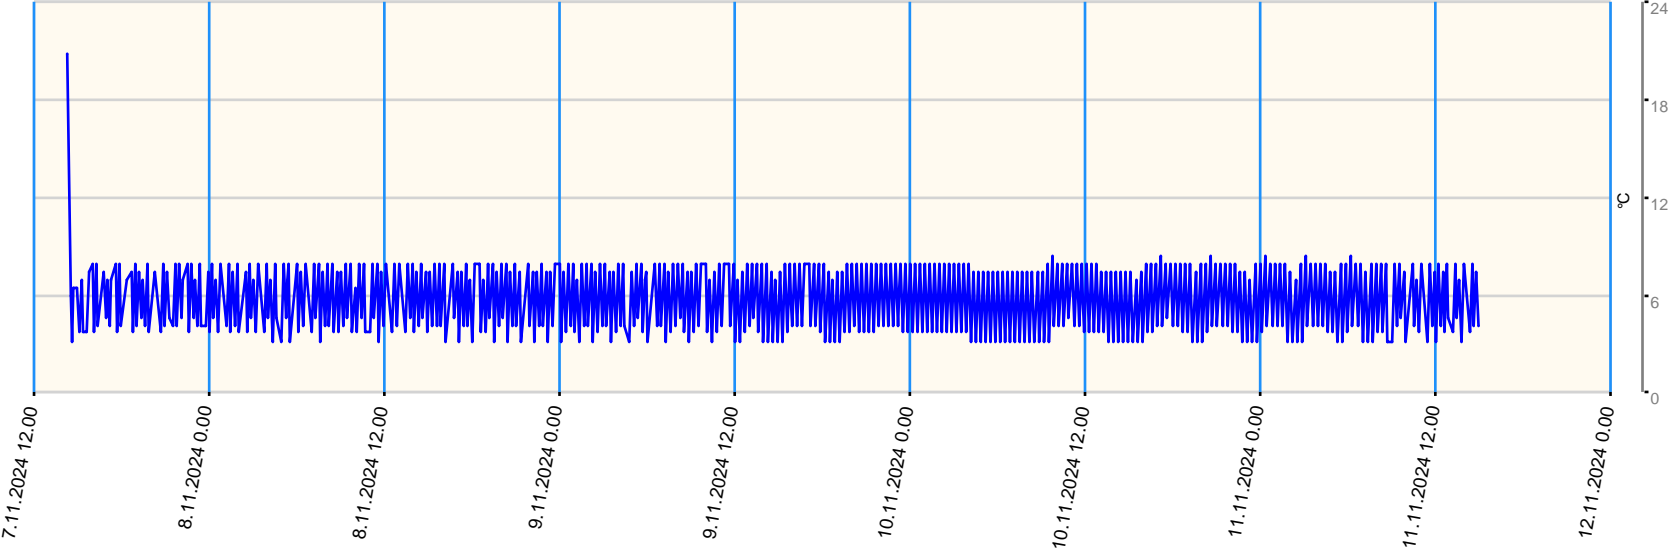

Sensor value report

Report date: 7.11.2024 14.15.00 - 11.11.2024 15.00.00

Asset: VDW - Repair Centre GPRS Gateway TGG Tel: +316 57105258

- last measurement less than 10 measurement intervals before
- last measurement more than 10 measurement intervals before
- no data for last measurement before

Node	Sensor	Unit	Min value	Max value	Avg value	Latest measurement	Latest value	State
B01 - Sensor 3	Ext Temperature 3	°C	3.2	20.8	5.874	13.11.2024 14.07.32	20.3	●