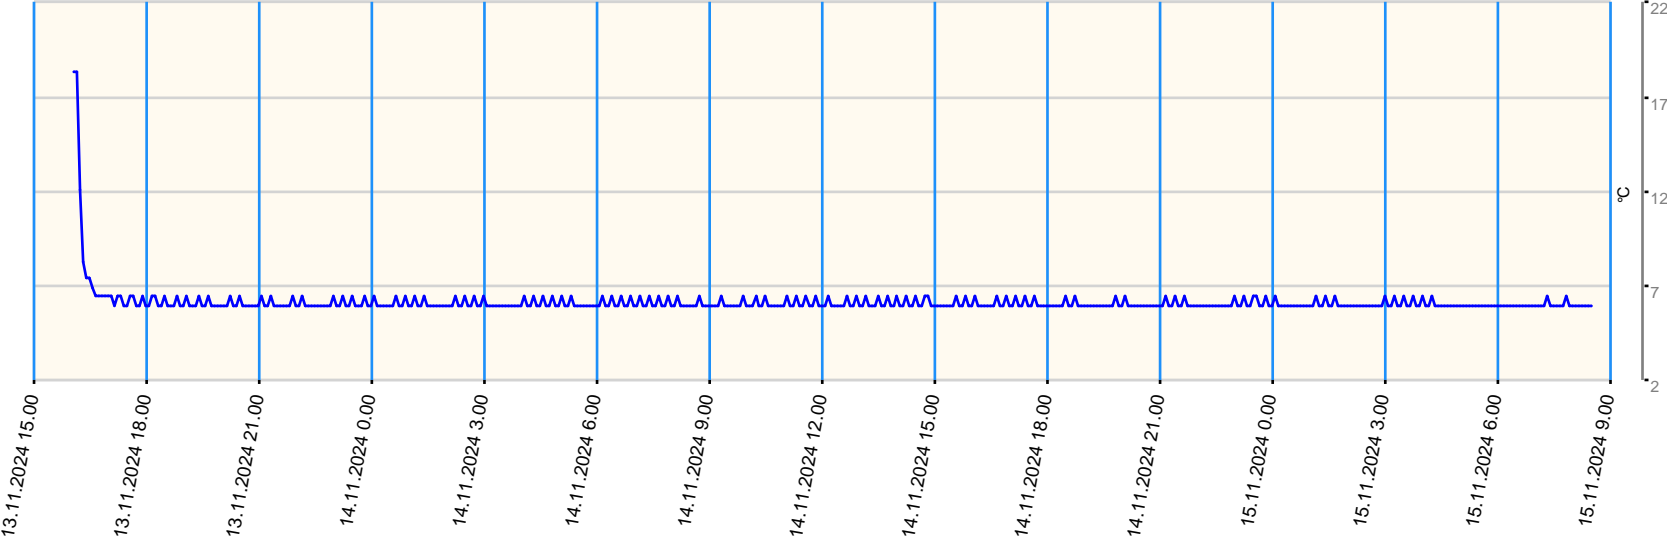

Sensor value report

Report date: 13.11.2024 16.00.00 - 15.11.2024 8.30.00

Asset: VDW - Repair Centre GPRS Gateway TGG Tel: +316 57105258

- last measurement less than 10 measurement intervals before
- last measurement more than 10 measurement intervals before
- no data for last measurement

Node	Sensor	Unit	Min value	Max value	Avg value	Latest measurement	Latest value	State
B02 - Sensor 2	Ext Temperature 2	°C	6	18.4	6.183	12.12.2024 10.53.11	14	●