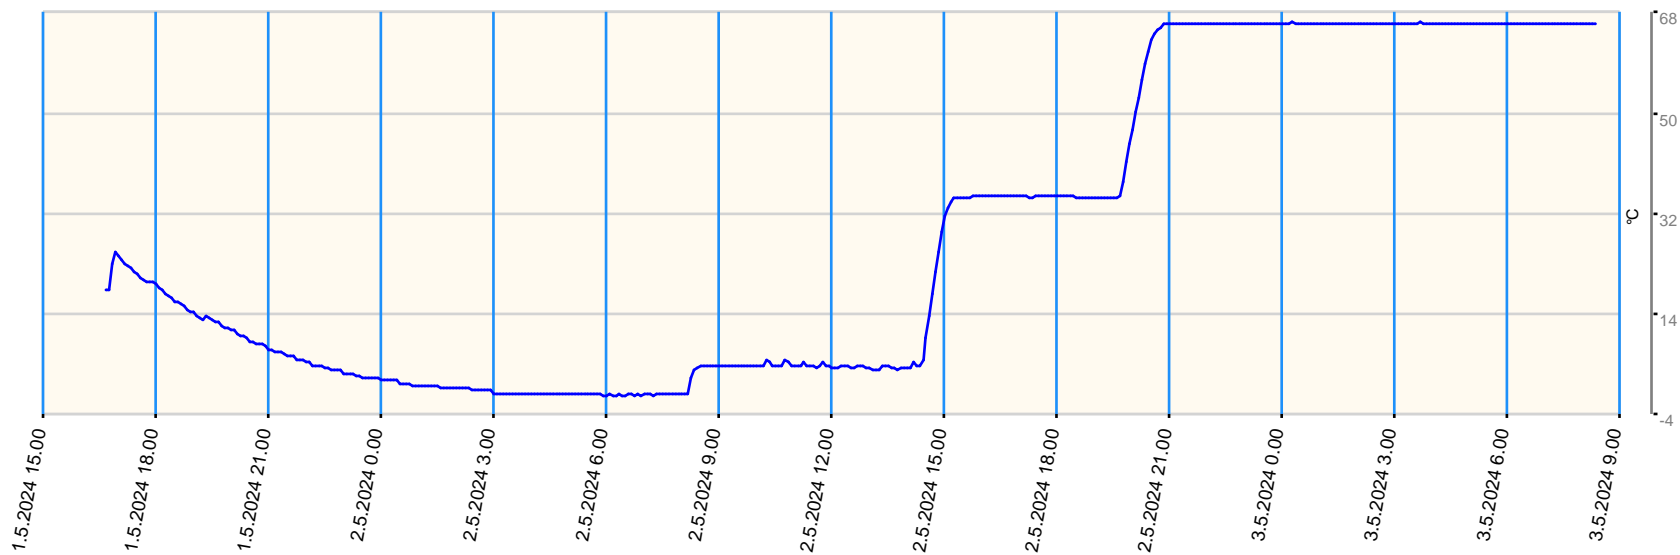

# Sensor value report

Report date: 1.5.2024 16.40.00 - 3.5.2024 8.25.00

Asset: VDW - Repair Centre GPRS Gateway TGG Tel: +316 57105258

- last measurement less than 10 measurement intervals before
- last measurement more than 10 measurement intervals before
- no data for last measurement before

Node	Sensor	Unit	Min value	Max value	Avg value	Latest measurement	Latest value	State
T01	Ext Temperature 1	°C	-0.6	66.5	27.983	13.12.2024 10.32.02	13.5	●

Getest op 0°C, +5°C, +37°C en +70°C