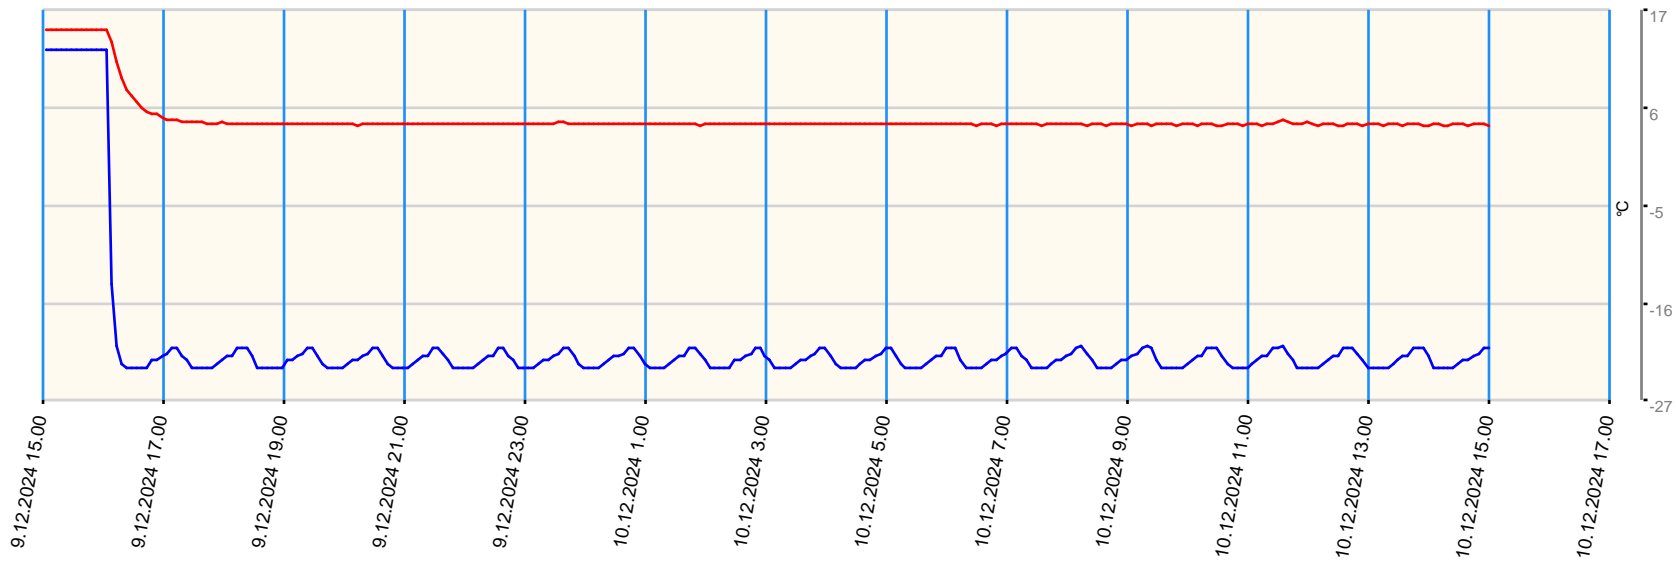

Sensor value report

Report date: 9.12.2024 15.00.00 - 10.12.2024 15.00.00

Asset: VDW - Repair Centre GPRS Gateway TGG Tel: +316 57105258

- last measurement less than 10 measurement intervals before
- last measurement more than 10 measurement intervals before
- no data for last measurement before

Node	Sensor	Unit	Min value	Max value	Avg value	Latest measurement	Latest value	State
T07 - 2E99	Ext Temperature 1	°C	-23.3	12.5	-20.822	16.12.2024 13.55.00	19.7	●
T07 - 2E99	Temperature	°C	4.1	14.8	4.842	16.12.2024 13.55.00	26.3	●