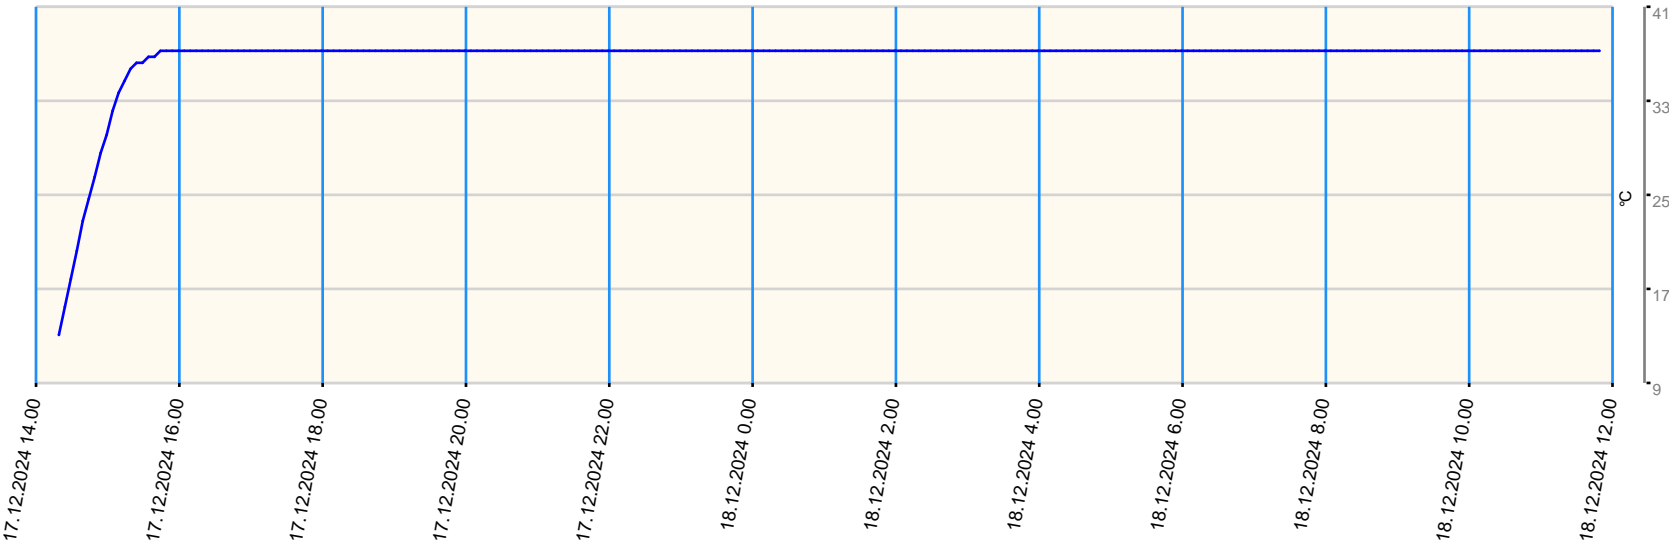

# Sensor value report

Report date: 17.12.2024 14.15.00 - 18.12.2024 11.50.00

Asset: VDW - Repair Centre GPRS Gateway TGG Tel: +316 57105258

- last measurement less than 10 measurement intervals before
- last measurement more than 10 measurement intervals before
- no data for last measurement before

Node	Sensor	Unit	Min value	Max value	Avg value	Latest measurement	Latest value	State
B01 - Sensor 2	Ext Temperature 2	°C	13.1	37.3	36.718	19.12.2024 21.44.32	-80.2	<span style="color: green;">●</span>