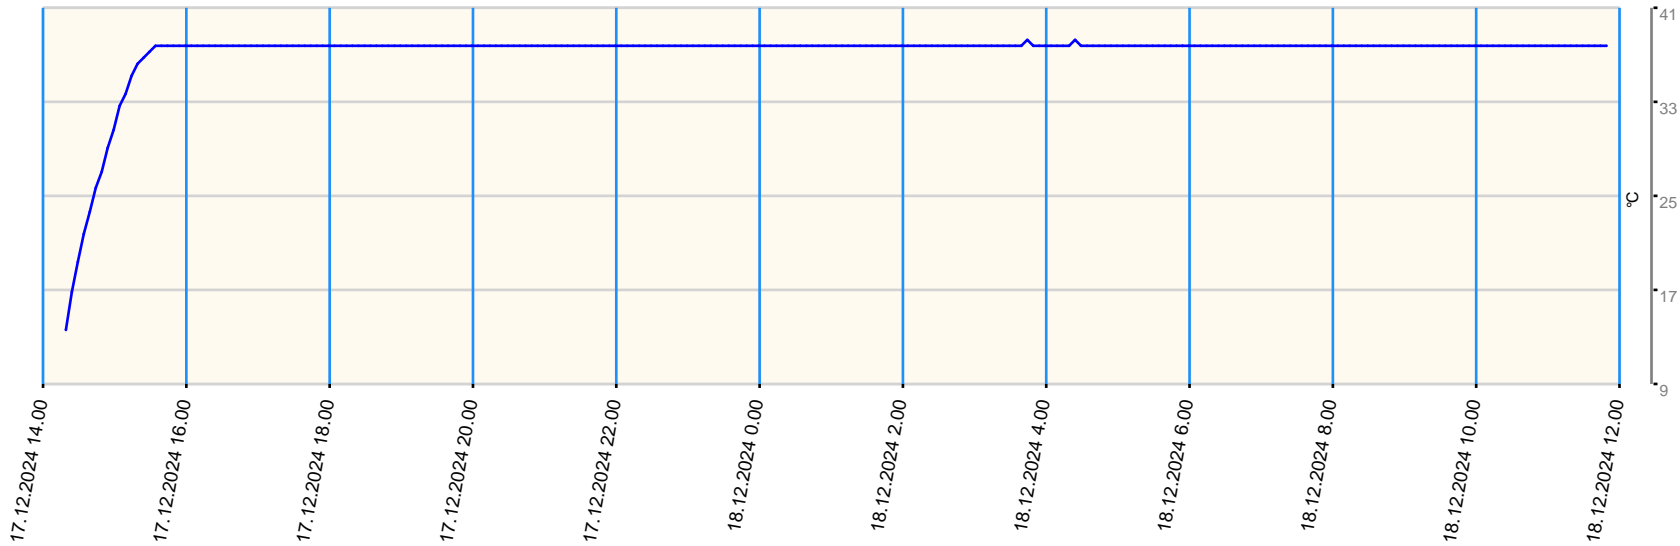

Sensor value report

Report date: 17.12.2024 14.15.00 - 18.12.2024 11.50.00

Asset: VDW - Repair Centre GPRS Gateway TGG Tel: +316 57105258

- last measurement less than 10 measurement intervals before
- last measurement more than 10 measurement intervals before
- no data for last measurement before

Node	Sensor	Unit	Min value	Max value	Avg value	Latest measurement	Latest value	State
B01 - Sensor 3	Ext Temperature 3	°C	13.6	38.3	37.240	19.12.2024 21.49.31	16	●