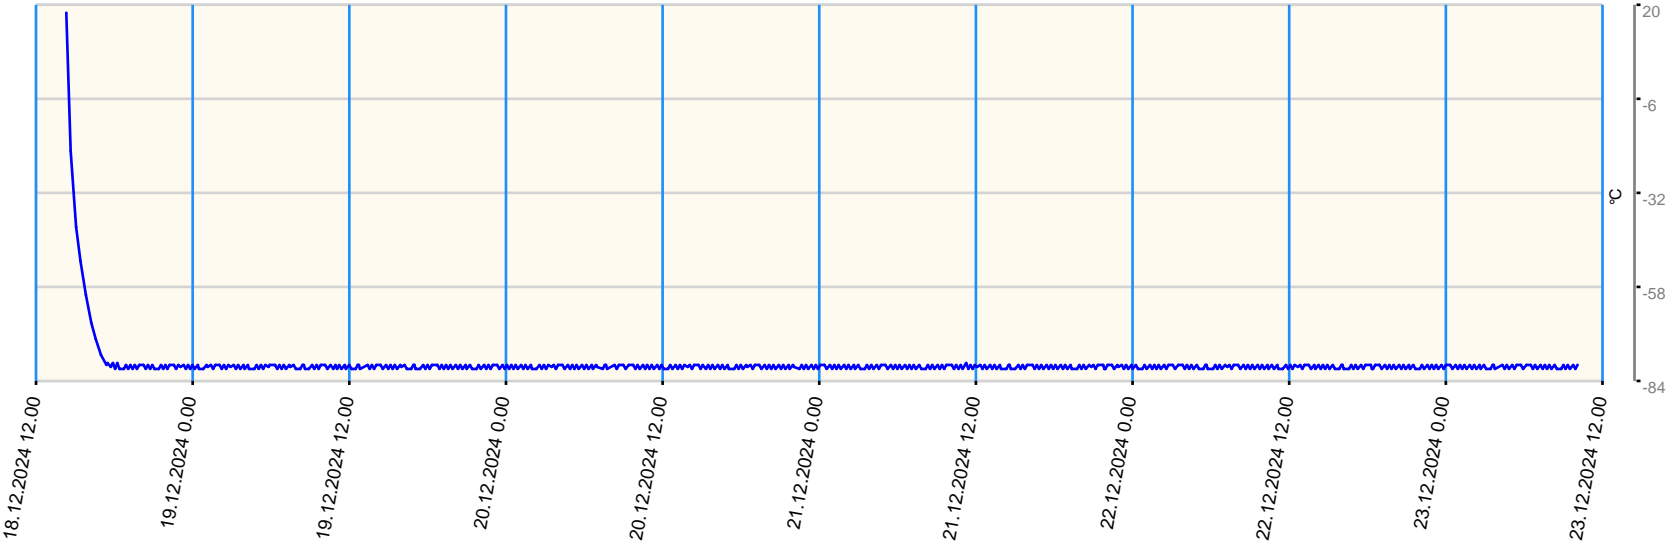

Sensor value report

Report date: 18.12.2024 14.15.00 - 23.12.2024 10.15.00

Asset: VDW - Repair Centre GPRS Gateway TGG Tel: +316 57105258

- last measurement less than 10 measurement intervals before
- last measurement more than 10 measurement intervals before
- no data for last measurement before

Node	Sensor	Unit	Min value	Max value	Avg value	Latest measurement	Latest value	State
B01 - Sensor 2	Ext Temperature 2	°C	-80.2	17.9	-78.934	24.12.2024 11.50.15	16.9	●