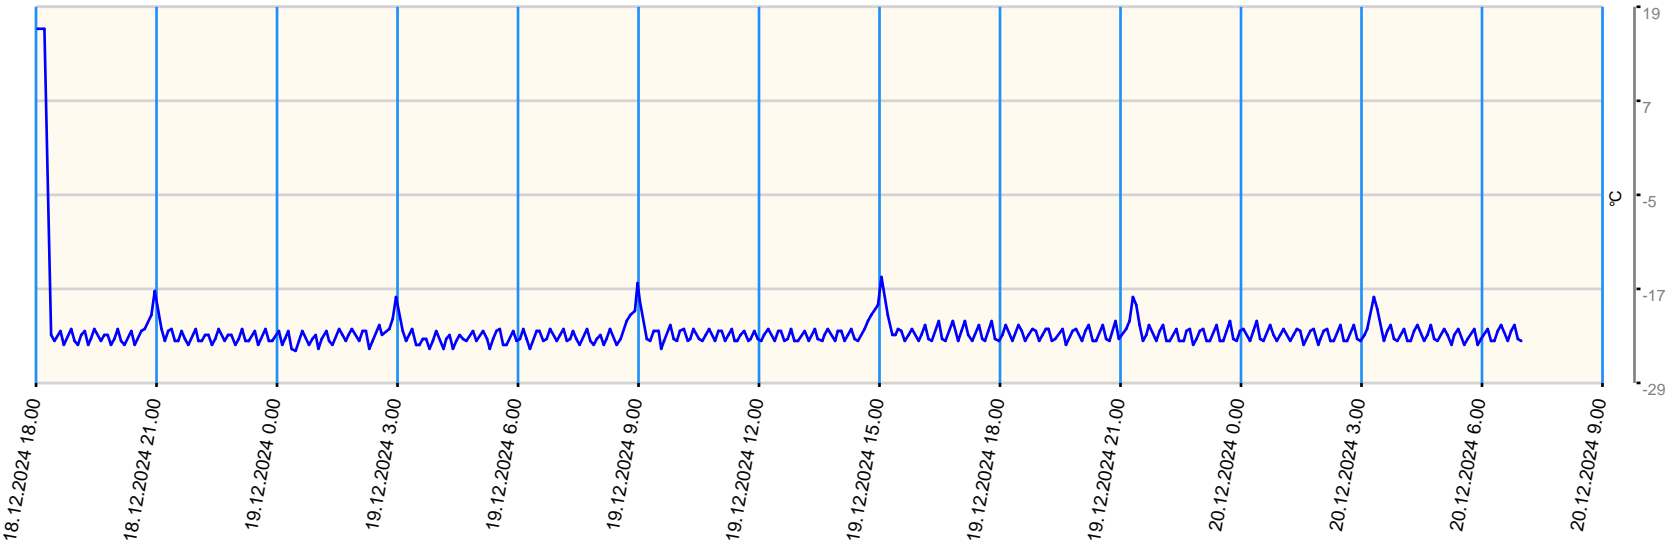

Sensor value report

Report date: 18.12.2024 18.00.00 - 20.12.2024 7.00.00

Asset: VDW - Repair Centre GPRS Gateway TGG Tel: +316 57105258

● last measurement less than 10 measurement intervals before
 ● last measurement more than 10 measurement intervals before
 ● no data for last measurement before

Node	Sensor	Unit	Min value	Max value	Avg value	Latest measurement	Latest value	State
T03	Ext Temperature 1	°C	-24.9	16.4	-22.386	9.1.2025 20.47.35	5	●