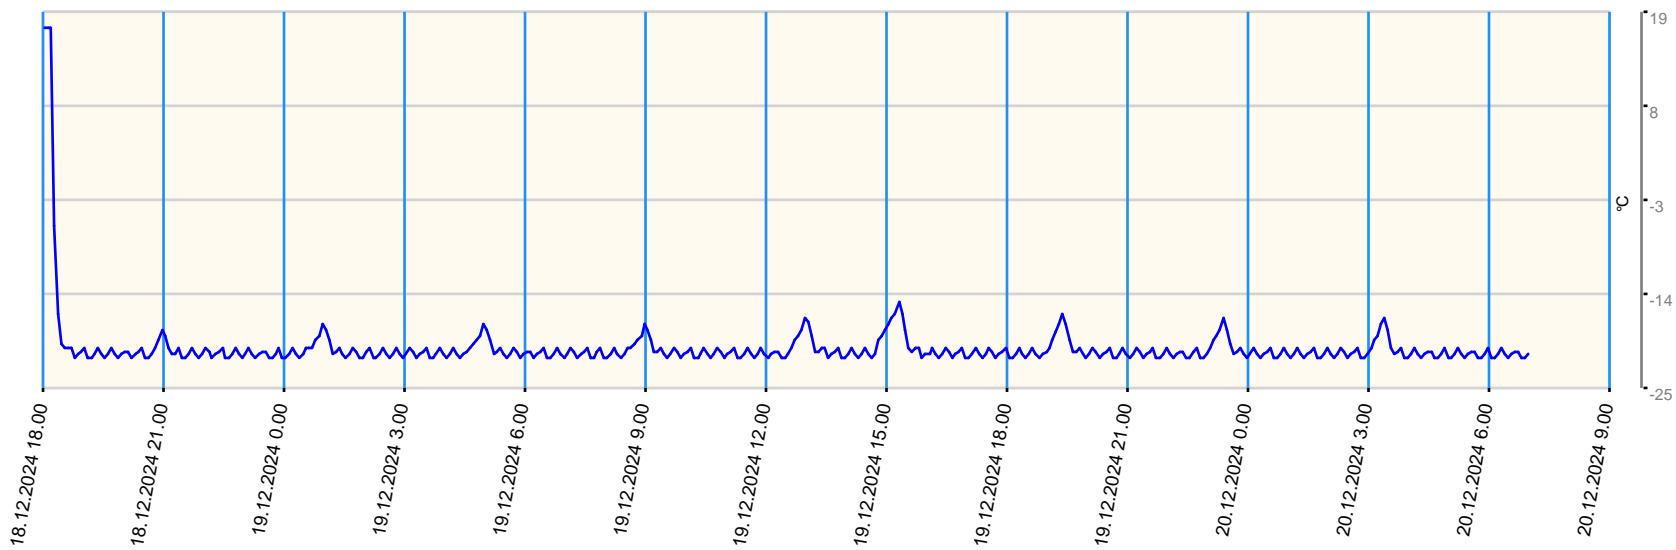

Sensor value report

Report date: 18.12.2024 18.00.00 - 20.12.2024 7.00.00

Asset: VDW - Repair Centre GPRS Gateway TGG Tel: +316 57105258

- last measurement less than 10 measurement intervals before
- last measurement more than 10 measurement intervals before
- no data for last measurement before

Node	Sensor	Unit	Min value	Max value	Avg value	Latest measurement	Latest value	State
T05	Ext Temperature 1	°C	-21.4	17.3	-20.248	9.1.2025 20.47.35	14.9	●