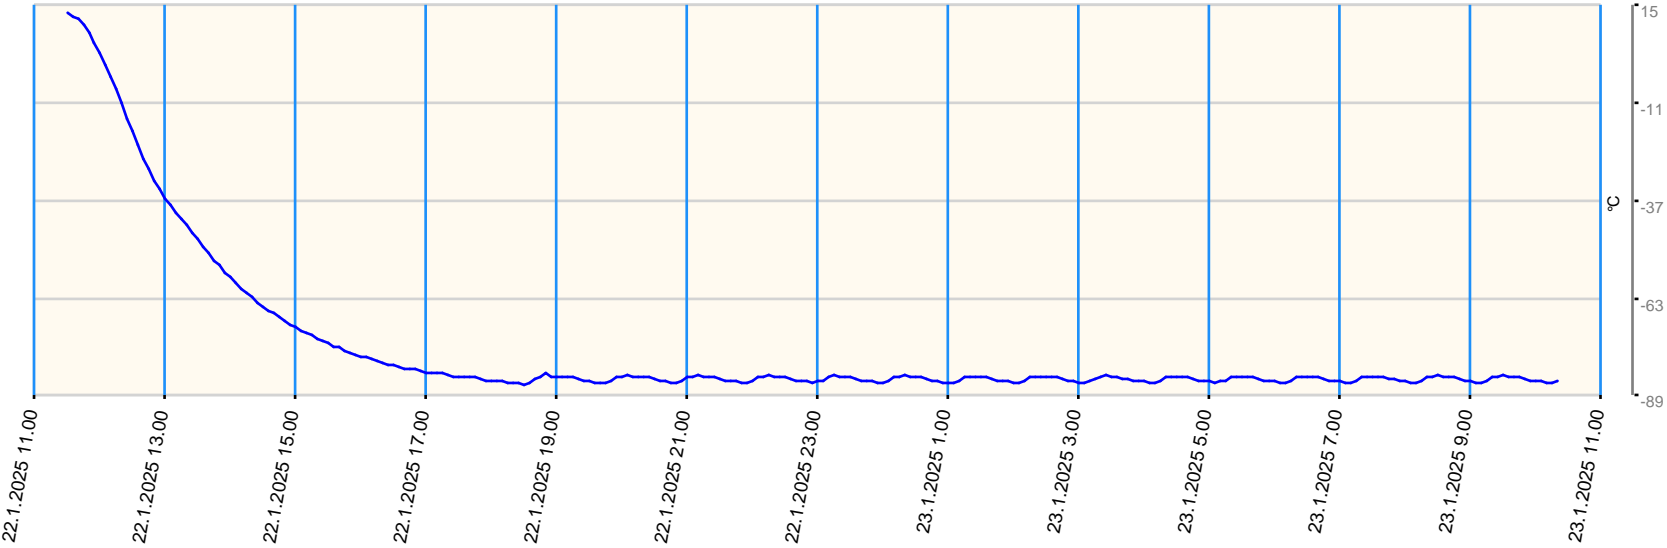

Sensor value report

Report date: 22.1.2025 11.30.00 - 23.1.2025 10.25.00

Asset: VDW - Repair Centre GPRS Gateway TGG Tel: +316 57105258

- last measurement less than 10 measurement intervals before
- last measurement more than 10 measurement intervals before
- no data for last measurement before

Node	Sensor	Unit	Min value	Max value	Avg value	Latest measurement	Latest value	State
B02 - Sensor 3	Ext Temperature 3	°C	-85.9	13.1	-76.041	27.1.2025 10.56.59	13.1	●