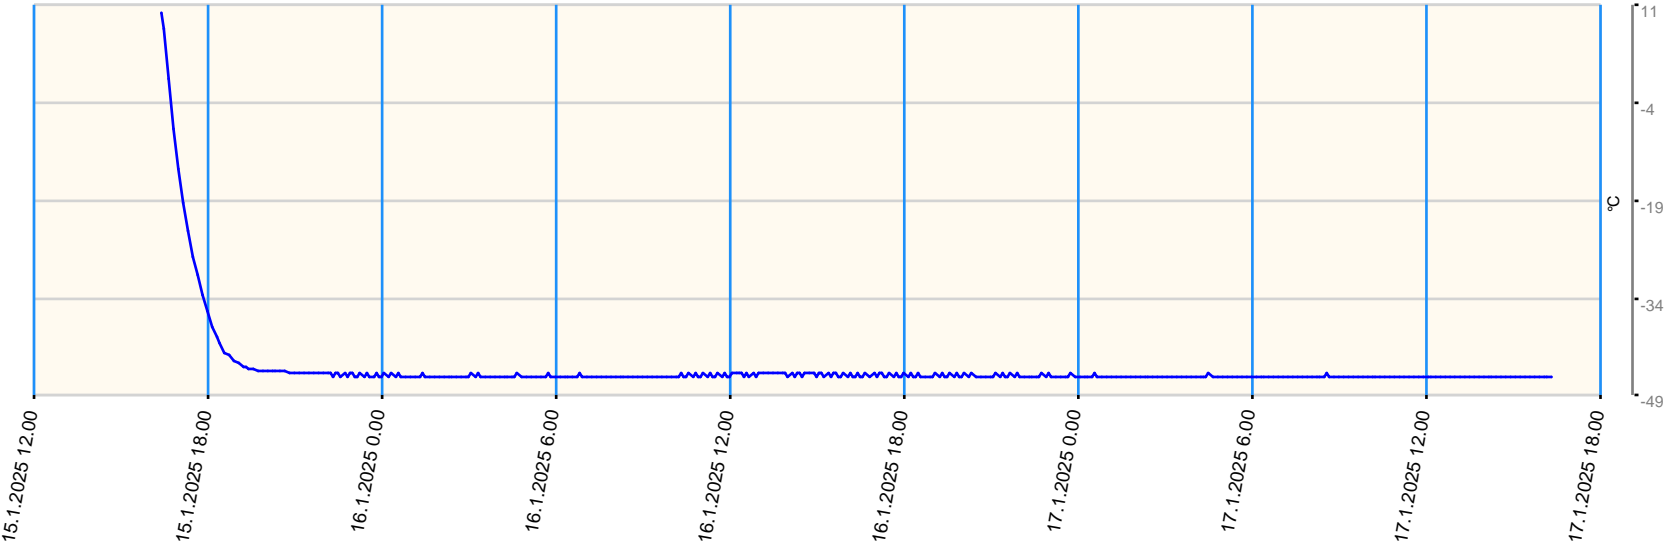

Sensor value report

Report date: 15.1.2025 16.20.00 - 17.1.2025 16.20.00

Asset: VDW - Repair Centre GPRS Gateway TGG Tel: +316 57105258

- last measurement less than 10 measurement intervals before
- last measurement more than 10 measurement intervals before
- no data for last measurement before

Node	Sensor	Unit	Min value	Max value	Avg value	Latest measurement	Latest value	State
B02 - Sensor 2	Ext Temperature 2	°C	-46	9.8	-44.815	27.1.2025 11.02.00	13.1	●