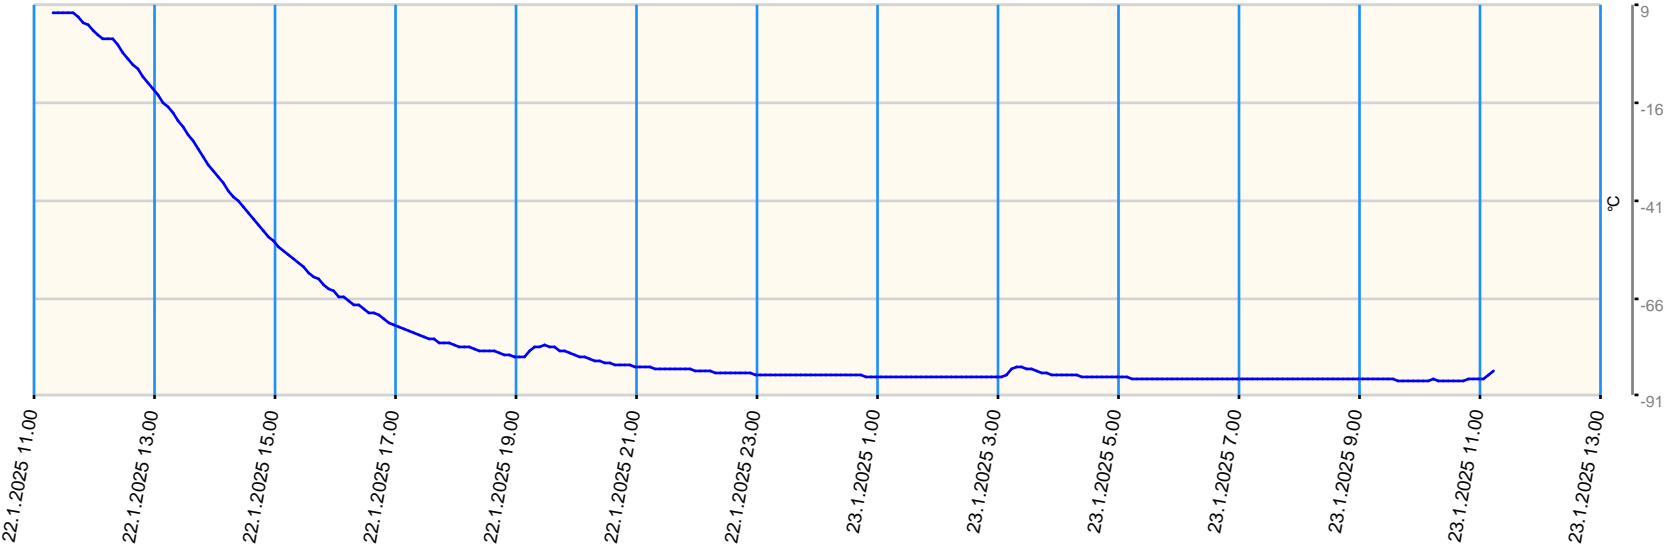

Sensor value report

Report date: 22.1.2025 11.15.00 - 23.1.2025 11.15.00

Asset: VDW - Repair Centre GPRS Gateway TGG Tel: +316 57105258

- last measurement less than 10 measurement intervals before
- last measurement more than 10 measurement intervals before
- no data for last measurement before

Node	Sensor	Unit	Min value	Max value	Avg value	Latest measurement	Latest value	State
B01 - Sensor 3	Ext Temperature 3	°C	-87.2	7	-72.341	27.1.2025 12.04.59	14.1	●