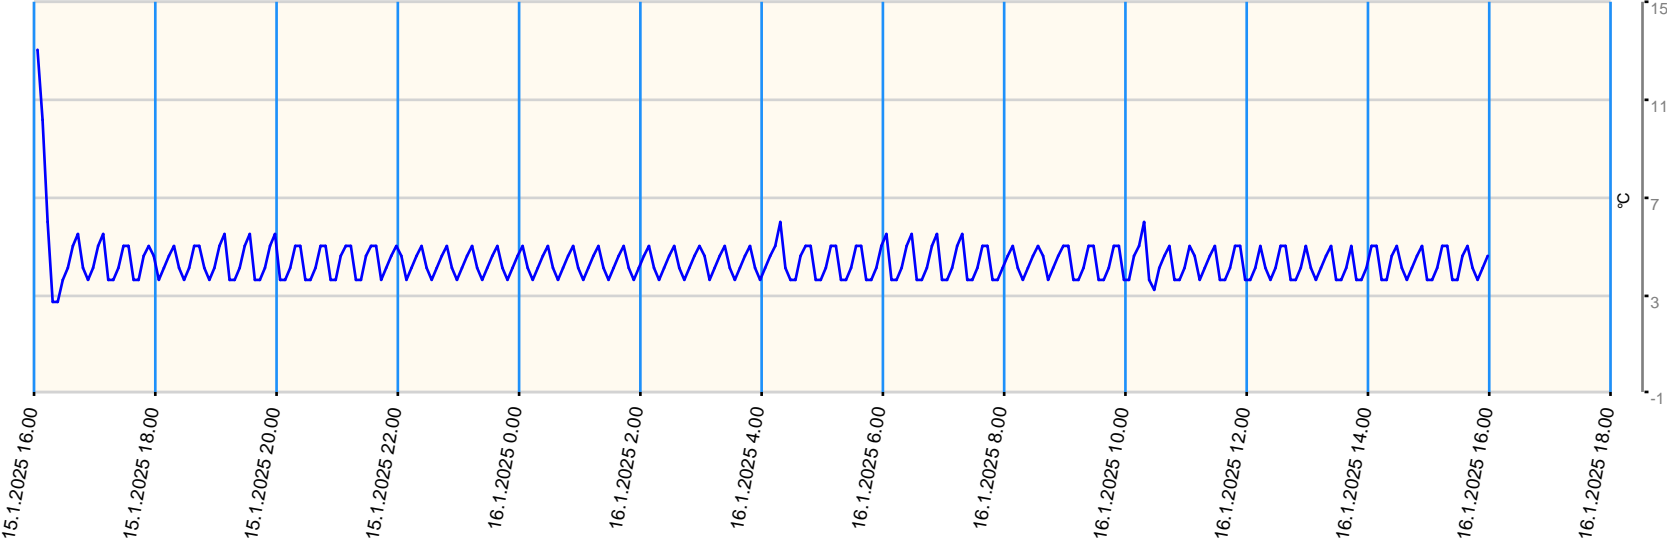

# Sensor value report

Report date: 15.1.2025 16.00.00 - 16.1.2025 16.00.00

Asset: VDW - Repair Centre GPRS Gateway TGG Tel: +316 57105258

- last measurement less than 10 measurement intervals before
- last measurement more than 10 measurement intervals before
- no data for last measurement

Node	Sensor	Unit	Min value	Max value	Avg value	Latest measurement	Latest value	State
B02 - Sensor 1	Ext Temperature 1	°C	2.7	13.1	4.346	27.1.2025 12.01.59	13.1	●