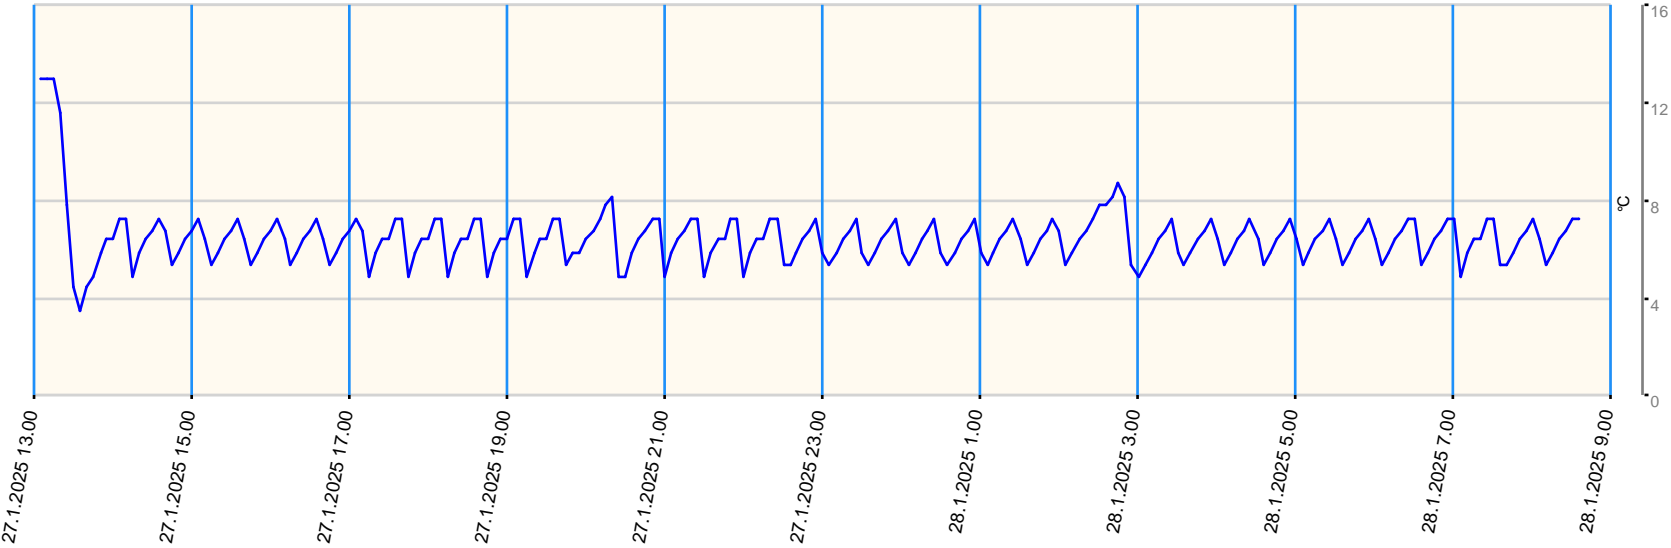

Sensor value report

Report date: 27.1.2025 13.00.00 - 28.1.2025 8.40.00

Asset: VDW - Repair Centre GPRS Gateway TGG Tel: +316 57105258

- last measurement less than 10 measurement intervals before
- last measurement more than 10 measurement intervals before
- no data for last measurement before

Node	Sensor	Unit	Min value	Max value	Avg value	Latest measurement	Latest value	State
T01	Ext Temperature 1	■ °C	3.5	13	6.481	28.1.2025 8.35.59	7.3	●