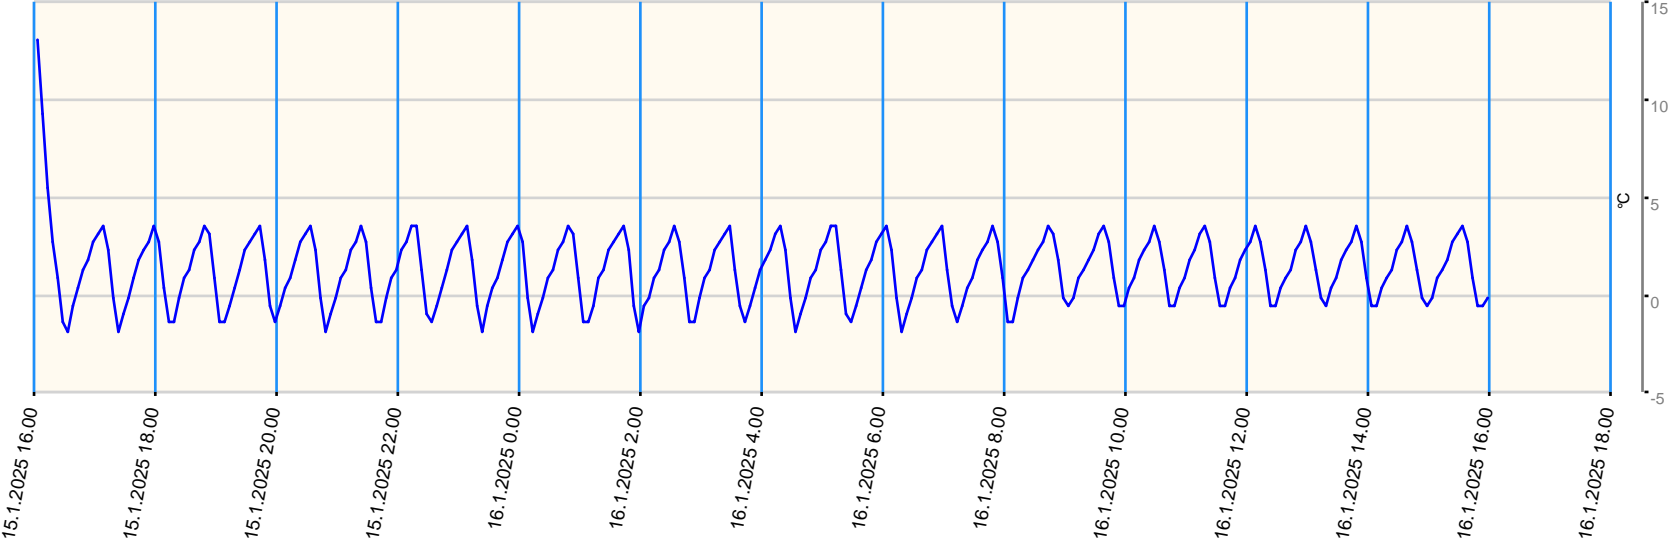

# Sensor value report

Report date: 15.1.2025 16.00.00 - 16.1.2025 16.00.00

Asset: VDW - Repair Centre GPRS Gateway TGG Tel: +316 57105258

- last measurement less than 10 measurement intervals before
- last measurement more than 10 measurement intervals before
- no data for last measurement

Node	Sensor	Unit	Min value	Max value	Avg value	Latest measurement	Latest value	State
B02 - Sensor 4	Ext Temperature 4	°C	-1.9	13.1	1.332	27.1.2025 12.21.59	13.6	●