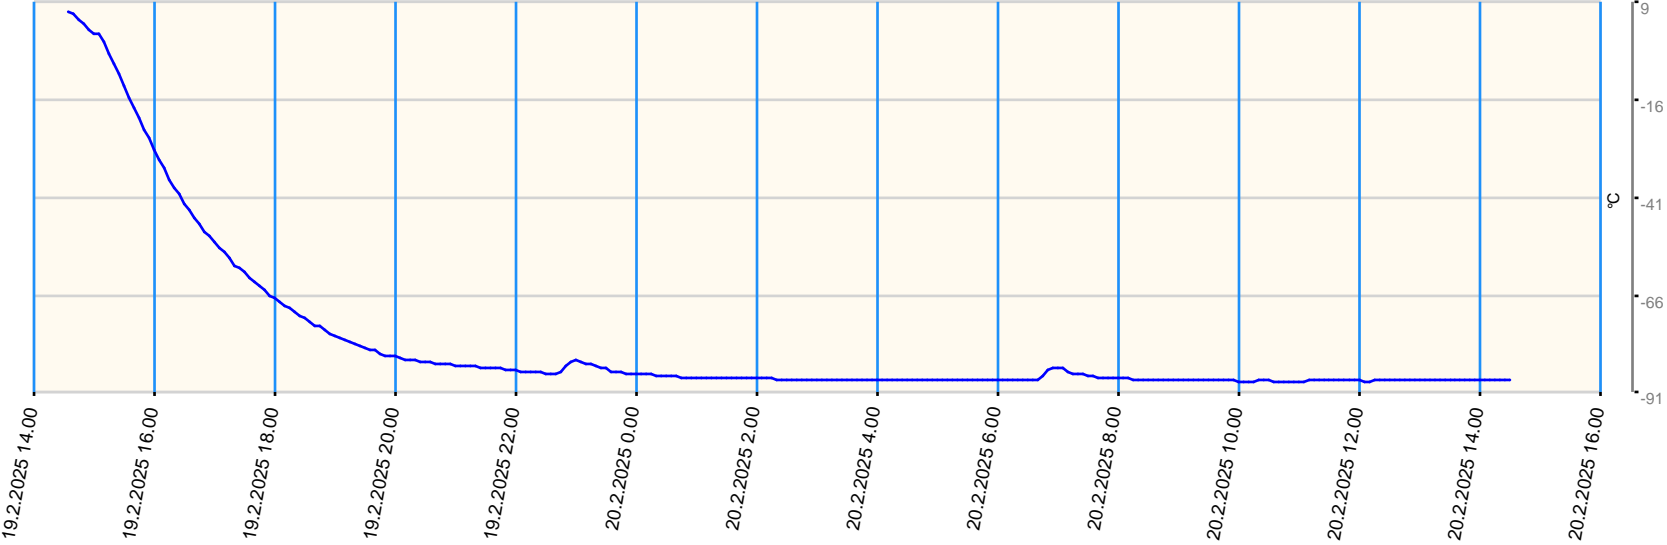

Sensor value report

Report date: 19.2.2025 14.30.00 - 20.2.2025 14.30.00

Asset: VDW - Repair Centre GPRS Gateway TGG Tel: +316 57105258

- last measurement less than 10 measurement intervals before
- last measurement more than 10 measurement intervals before
- no data for last measurement before

Node	Sensor	Unit	Min value	Max value	Avg value	Latest measurement	Latest value	State
B02 - Sensor 1	Ext Temperature 1	°C	-88	6.5	-78.181	26.2.2025 15.41.31	18.9	●