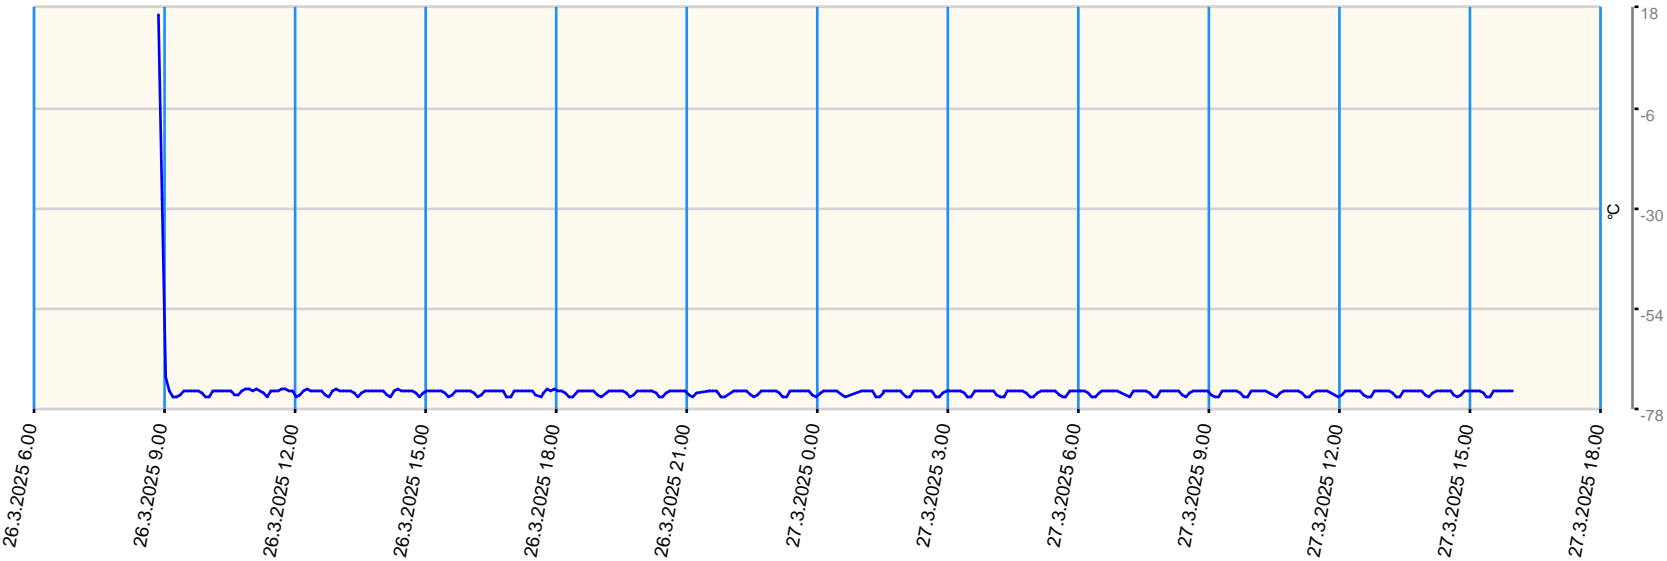

# Sensor value report

Report date: 26.3.2025 8.50.00 - 27.3.2025 16.00.00

Asset: VDW - Repair Centre GPRS Gateway TGG Tel: +316 57105258

- last measurement less than 10 measurement intervals before
- last measurement more than 10 measurement intervals before
- no data for last measurement before

Node	Sensor	Unit	Min value	Max value	Avg value	Latest measurement	Latest value	State
T03	Ext Temperature 1	°C	-75.1	16.4	-73.592	1.4.2025 14.38.32	14.5	●