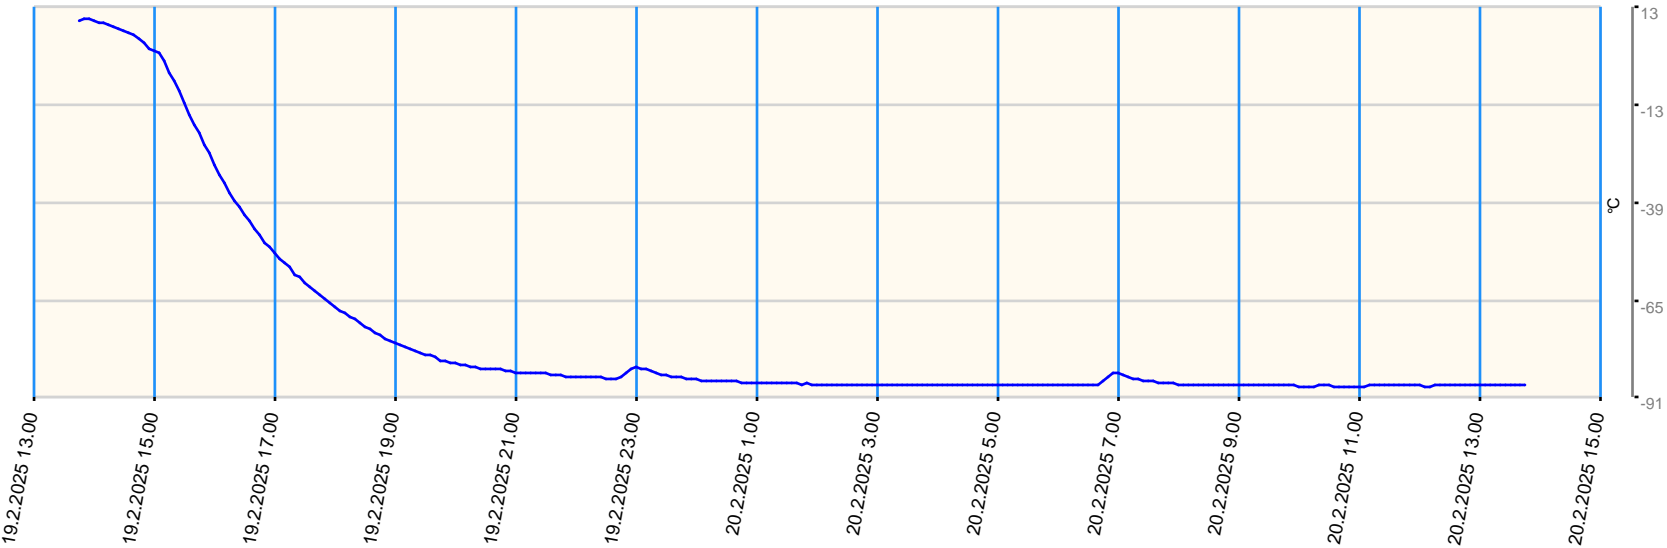

# Sensor value report

Report date: 19.2.2025 13.45.00 - 20.2.2025 13.45.00

Asset: VDW - Repair Centre GPRS Gateway TGG Tel: +316 57105258

- last measurement less than 10 measurement intervals before
- last measurement more than 10 measurement intervals before
- no data for last measurement before

Node	Sensor	Unit	Min value	Max value	Avg value	Latest measurement	Latest value	State
B02 - Sensor 1	Ext Temperature 1	°C	-88	10.2	-74.646	1.4.2025 14.41.32	16	●